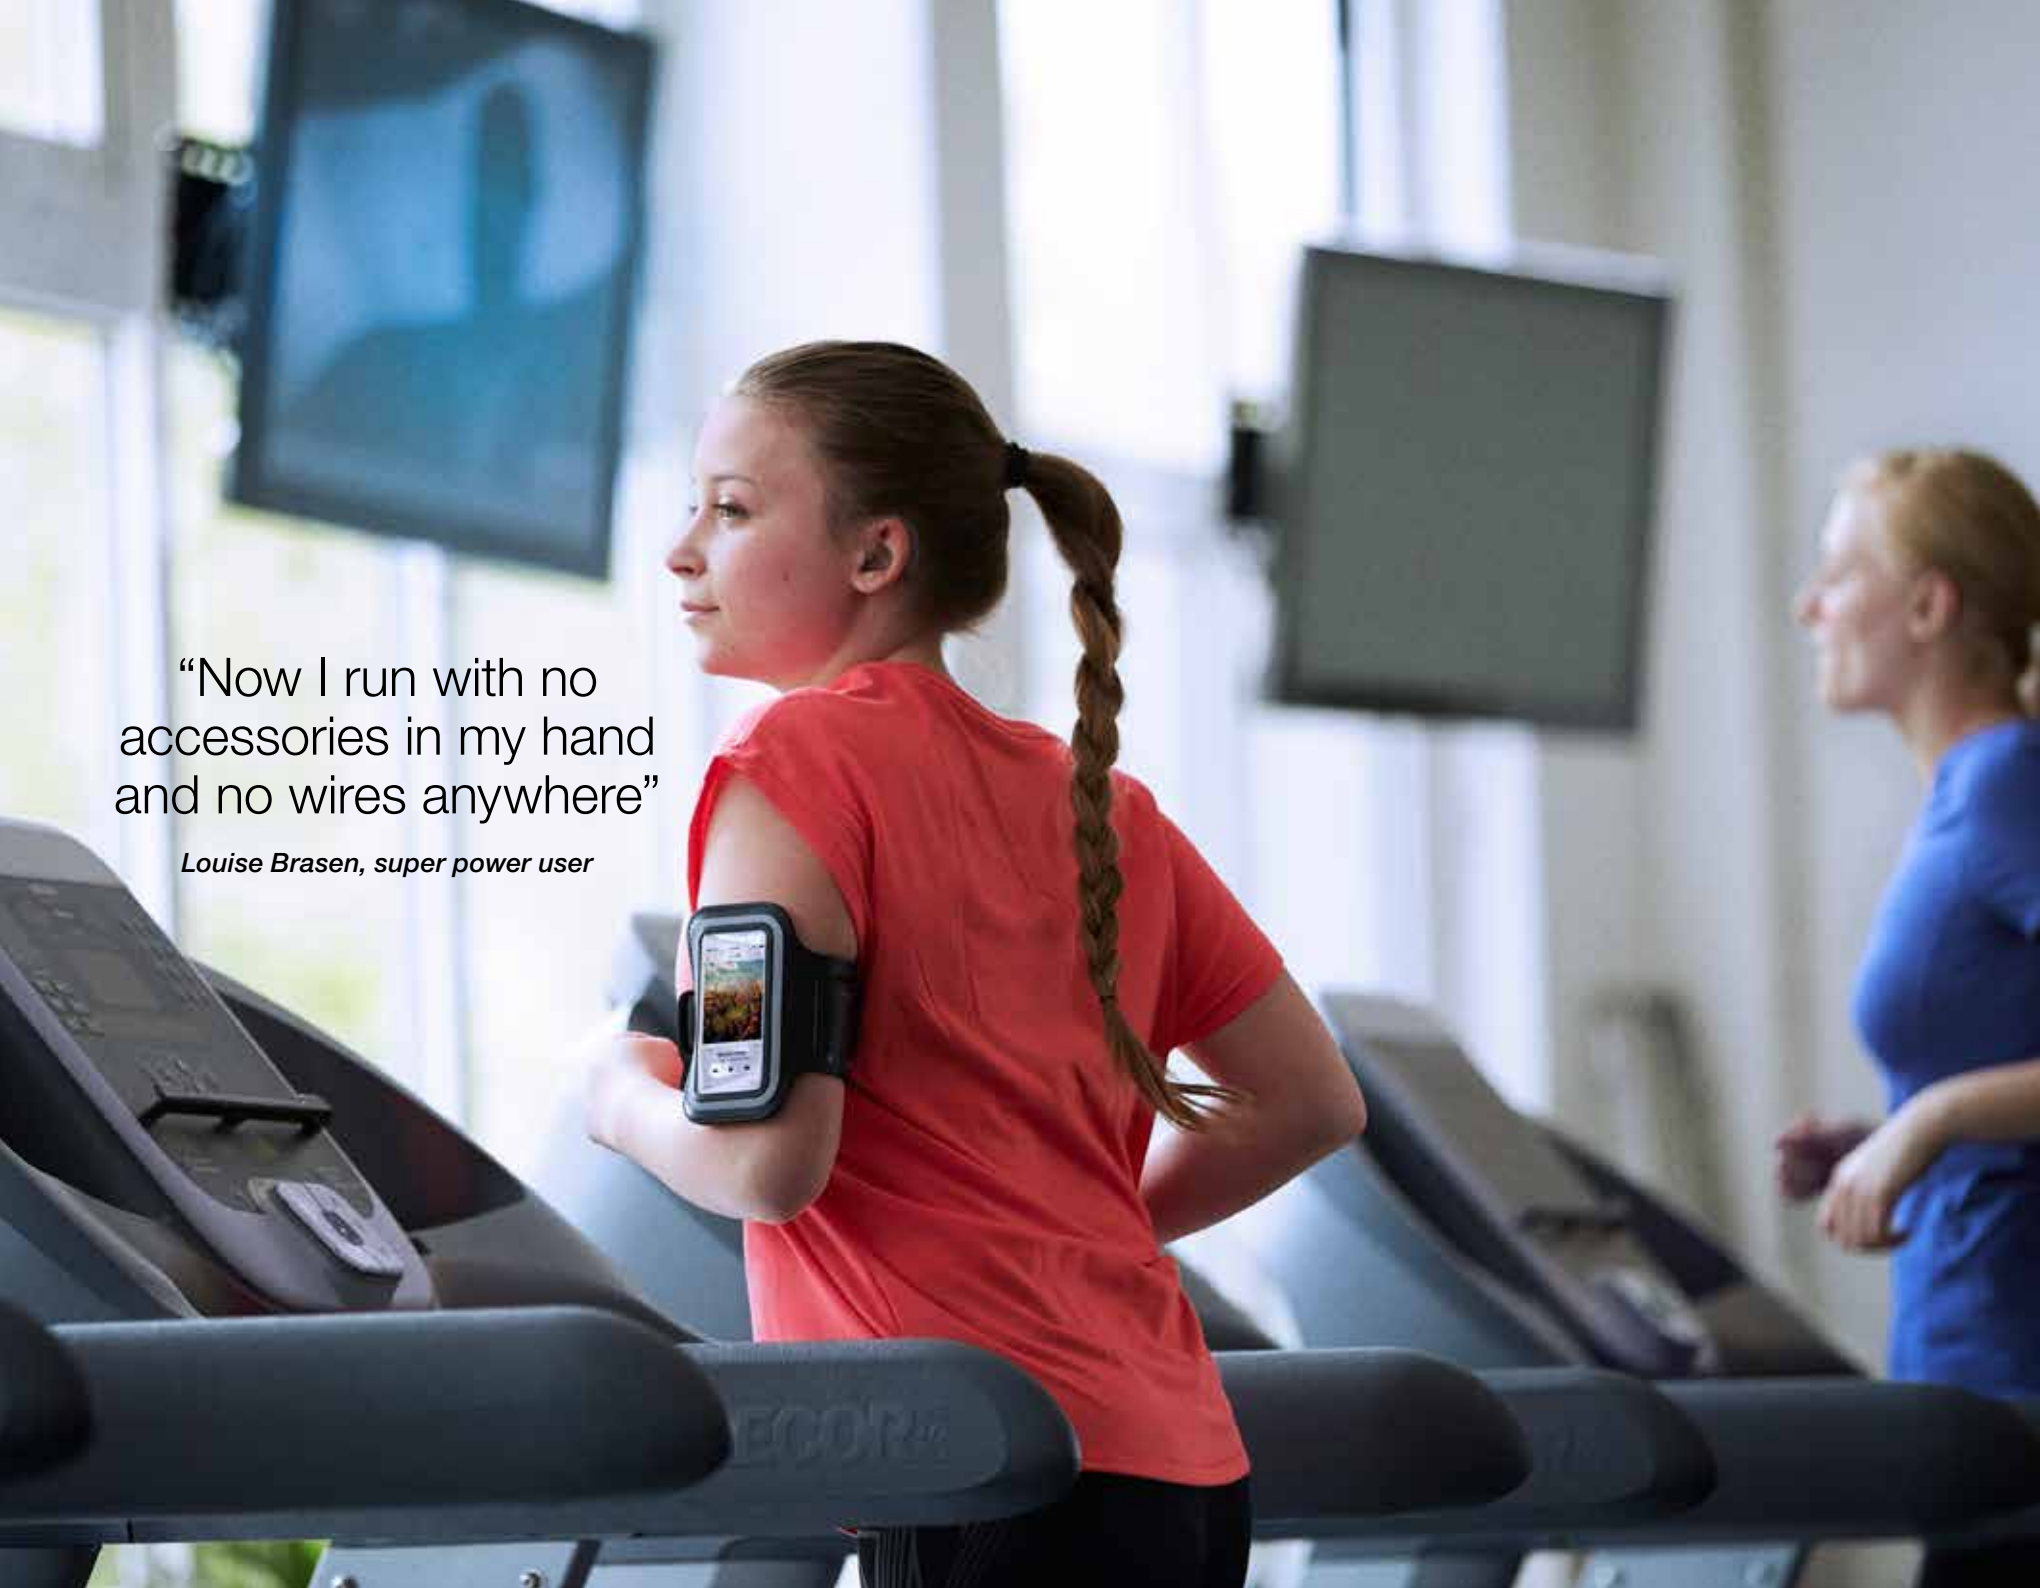

“Now I run with no accessories in my hand and no wires anywhere”

Louise Brasen, super power user

Working for you, every day

Living with severe and profound hearing loss means relying on your hearing aids all the time. That is why ReSound ENZO™ is small, comfortable and built to be as robust and reliable as possible, so that it works for you every day.

SMALL AND DISCREET
ReSound ENZO is the world's most powerful super power hearing aid, even though it is smaller than any other comparable hearing aid. It is built to give you a level of reliability you haven't experienced before, and is the obvious choice for super power users looking for a better hearing experience.

WATER REPELLENT
iSolate nanotech™ is an ultrathin polymer shield that seals off every component of ReSound ENZO and protects it from damage caused by moisture, wax and dust.

PRODUCT RANGE
ReSound ENZO is available in 10 different colors and three technology levels, so it meets all your needs.